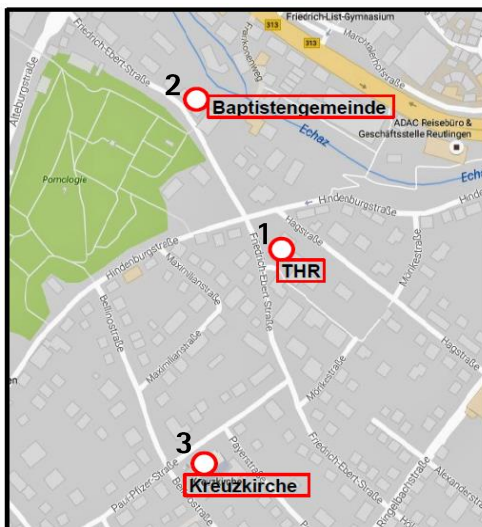

Campus School of Theology

The school and congregations nearby

- 1 School of Theology (THR), Friedrich-Ebert-Str. 31
- 2 Baptistengemeinde, Friedrich-Ebert-Str. 15
- 3 Kreuzkirche, Paul-Pfizer-Str. 9