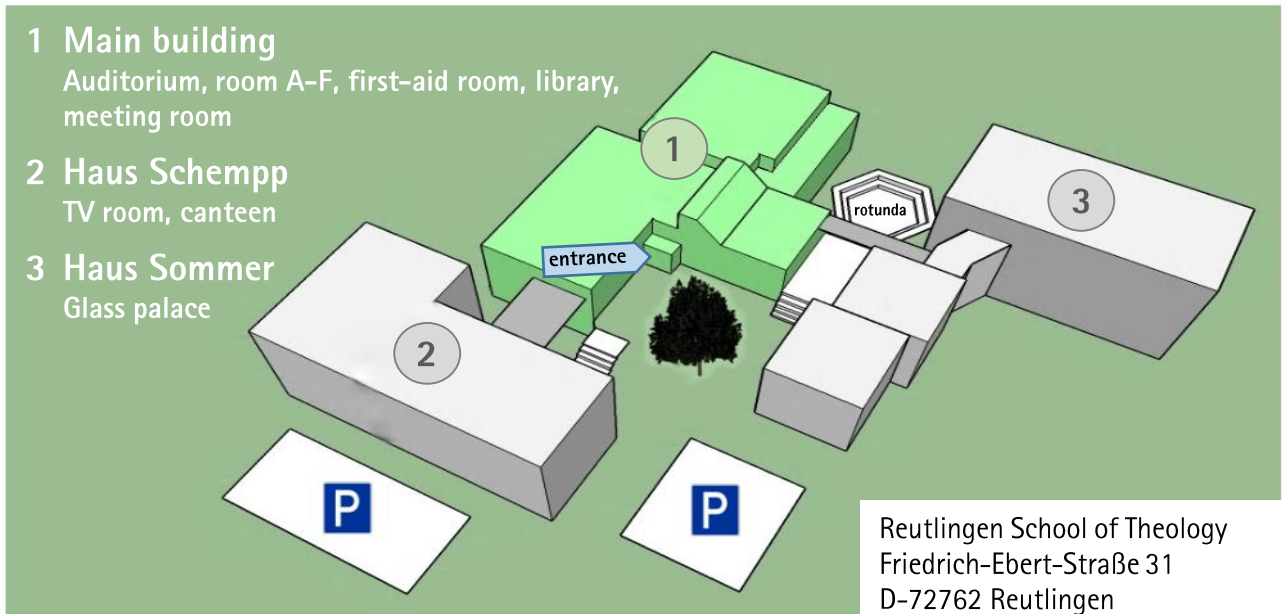

Campus School of Theology

The school and congregations nearby

- 1 School of Theology (THR), Friedrich-Ebert-Str. 31
- 2 Baptistengemeinde, Friedrich-Ebert-Str. 15
- 3 Kreuzkirche, Paul-Pfizer-Str. 9